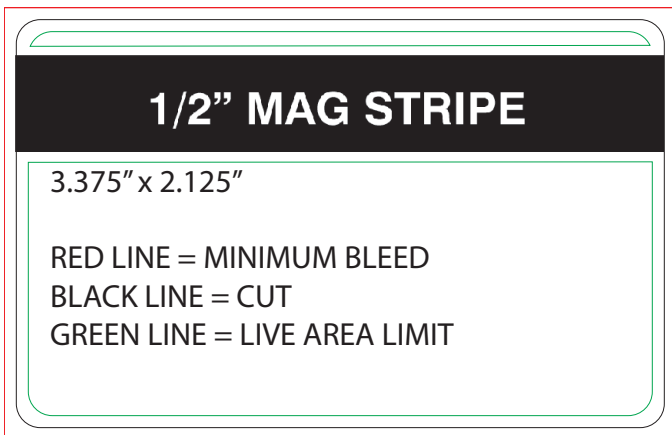

CR80 SIZE SET UP TEMPLATE

CR80 FRONT

CR80 FRONT WITH LONG SIDE SLOT

CR80 BACK WITH MAG

CR80 BACK WITH MAG AND SLOT